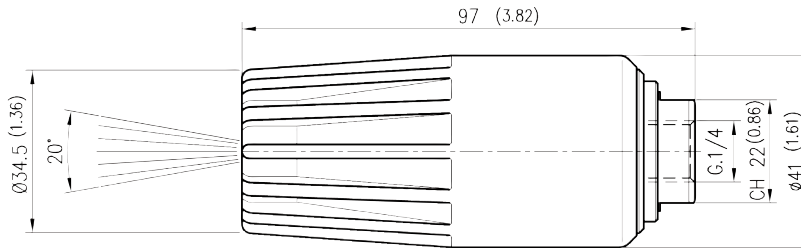

**FEATURES**

- Strong brass structure
- Highly shock resistant ceramic seat and nozzle
- Oversized bearings for long life
- Can be used in any position

**SPECIFICATIONS**

Part Number	YR36K30	YR36K35	YR36K40	YR36K45	YR36K50	YR36K55	YR36K60	YR36K65	YR36K70	YR36K80
Size	3.0	3.5	4.0	4.5	5.0	5.5	6.0	6.5	7.0	8.0
Color Code	White	Brown	Yellow	Blue	Purple	Red	Green	Light Blue	Orange	Silver
Minimum Pressure	1150 PSI									
Maximum Pressure	3650 PSI									
Maximum Temperature	212 <sup>0</sup> F									
Inlet	1/4" BSP-F									
Weight	0.9 lbs									

**DIMENSIONS**

**PARTS LIST**

Item	Part No.	Description	QTY.
1	25166231	Coupling, 1/4" BSP-F, YR36K30	1
1	25163431	Coupling, 1/4" BSP-F, YR36K35	1
1	25163531	Coupling, 1/4" BSP-F, YR36K40	1
1	25164531	Coupling, 1/4" BSP-F, YR36K45	1
1	25163631	Coupling, 1/4" BSP-F, YR36K50	1
1	25164631	Coupling, 1/4" BSP-F, YR36K55	1
1	25163631	Coupling, 1/4" BSP-F, YR36K60	1
1	25164631	Coupling, 1/4" BSP-F, YR36K65	1
1	25164731	Coupling, 1/4" BSP-F, YR36K70	1
1	25166131	Coupling, 1/4" BSP-F, YR36K80	1
2	10307201	O-ring, 1.78 x 20.35, Ni 85	1
3	25162663	Washer, 14.8 x 23 x 0.1 mm, Sst.	1
4	25163122	Turbine	1
5	25165924	Spares Kit, YR51K30	1
5	25166024	Spares Kit, YR51K35	1
5	25163324	Spares Kit, YR51K40	1
5	25163724	Spares Kit, YR51K45	1
5	25163824	Spares Kit, YR51K50	1
5	25166824	Spares Kit, YR51K55	1
5	25163924	Spares Kit, YR51K60	1
5	25164024	Spares Kit, YR51K65	1
5	25164124	Spares Kit, YR51K70	1
5	25166924	Spares Kit, YR51K80	1
6	25162485	Seal, 7.2 x 12 x 6	1
7	25162231	Housing	1
8	25162185	Knob, blue	1
9	15200040	Stud, dark yellow	1
10	10323000	O-ring, 3.53 x 7.52	2