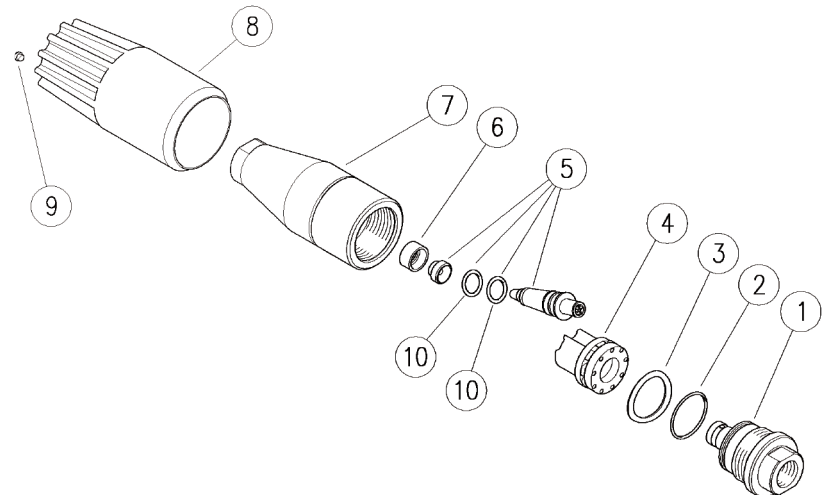

**FEATURES**

- Strong brass structure
- Highly shock resistant ceramic seat and nozzle
- Oversized bearings for long life
- Can be used in any position

**SPECIFICATIONS**

Part Number	YR36K30	YR36K35	YR36K40	YR36K45	YR36K50	YR36K55	YR36K60	YR36K65	YR36K70	YR36K80
Size	3.0	3.5	4.0	4.5	5.0	5.5	6.0	6.5	7.0	8.0
Color Code	White	Brown	Yellow	Blue	Purple	Red	Green	Light Blue	Orange	Silver
Minimum Pressure	1150 PSI									
Maximum Pressure	3650 PSI									
Maximum Temperature	212 <sup>0</sup> F									
Inlet	1/4" BSP-F									
Weight	0.9 lbs									

**DIMENSIONS**

**PARTS LIST**

Item	Part No.	Description	QTY.
1	25166231	Coupling, 1/4" BSP-F, YR36K30	1
1	25163431	Coupling, 1/4" BSP-F, YR36K35	1
1	25163531	Coupling, 1/4" BSP-F, YR36K40	1
1	25164531	Coupling, 1/4" BSP-F, YR36K45	1
1	25163631	Coupling, 1/4" BSP-F, YR36K50	1
1	25164631	Coupling, 1/4" BSP-F, YR36K55	1
1	25163631	Coupling, 1/4" BSP-F, YR36K60	1
1	25164631	Coupling, 1/4" BSP-F, YR36K65	1
1	25164731	Coupling, 1/4" BSP-F, YR36K70	1
1	25166131	Coupling, 1/4" BSP-F, YR36K80	1
2	10307201	O-ring, 1.78 x 20.35, Ni 85	1
3	25162663	Washer, 14.8 x 23 x 0.1 mm, Sst.	1
4	25163122	Turbine	1
5	25165924	Spares Kit, YR51K30	1
5	25166024	Spares Kit, YR51K35	1
5	25163324	Spares Kit, YR51K40	1
5	25163724	Spares Kit, YR51K45	1
5	25163824	Spares Kit, YR51K50	1
5	25166824	Spares Kit, YR51K55	1
5	25163924	Spares Kit, YR51K60	1
5	25164024	Spares Kit, YR51K65	1
5	25164124	Spares Kit, YR51K70	1
5	25166924	Spares Kit, YR51K80	1
6	25162485	Seal, 7.2 x 12 x 6	1
7	25162231	Housing	1
8	25162185	Knob, blue	1
9	15200040	Stud, dark yellow	1
10	10323000	O-ring, 3.53 x 7.52	2