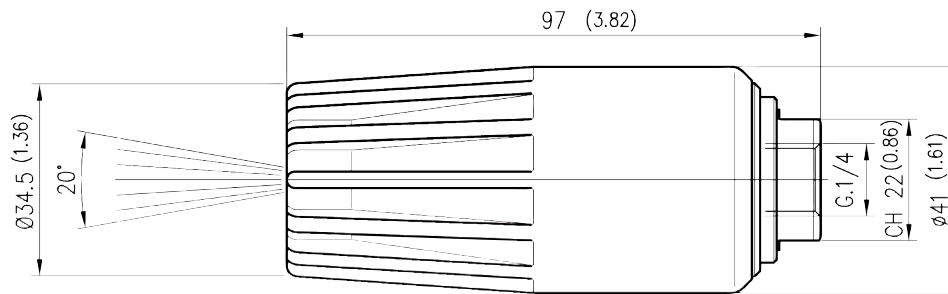

### SPECIFICATIONS

Part Number	YR51K30	YR51K35	YR51K40	YR51K45	YR51K50	YR51K55	YR51K60	YR51K65	YR51K70	YR51K80
Size	3.0	3.5	4.0	4.5	5.0	5.5	6.0	6.5	7.0	8.0
Color Code	White	Brown	Yellow	Blue	Purple	Red	Green	Light Blue	Orange	Silver
Minimum Pressure	2600 PSI									
Maximum Pressure	5100 PSI									
Maximum Temperature	212 <sup>0</sup> F									
Inlet	1/4" BSP-F									
Weight	0.9 lbs									

### DIMENSIONS