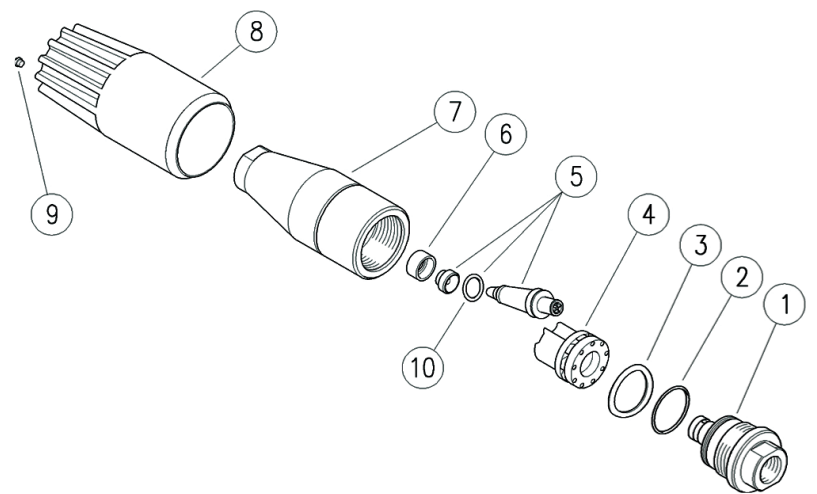

General Pump
is a member of
the Interpump Group

Ref 300641 Rev. B
06-09

GENERAL PUMP 1174 Northland Drive • Mendota Heights, MN 55120

Phone: (651)686-2199 • Fax: (800)535-1745 • e-mail: sales@gpcompanies.com • www.generalpump.com